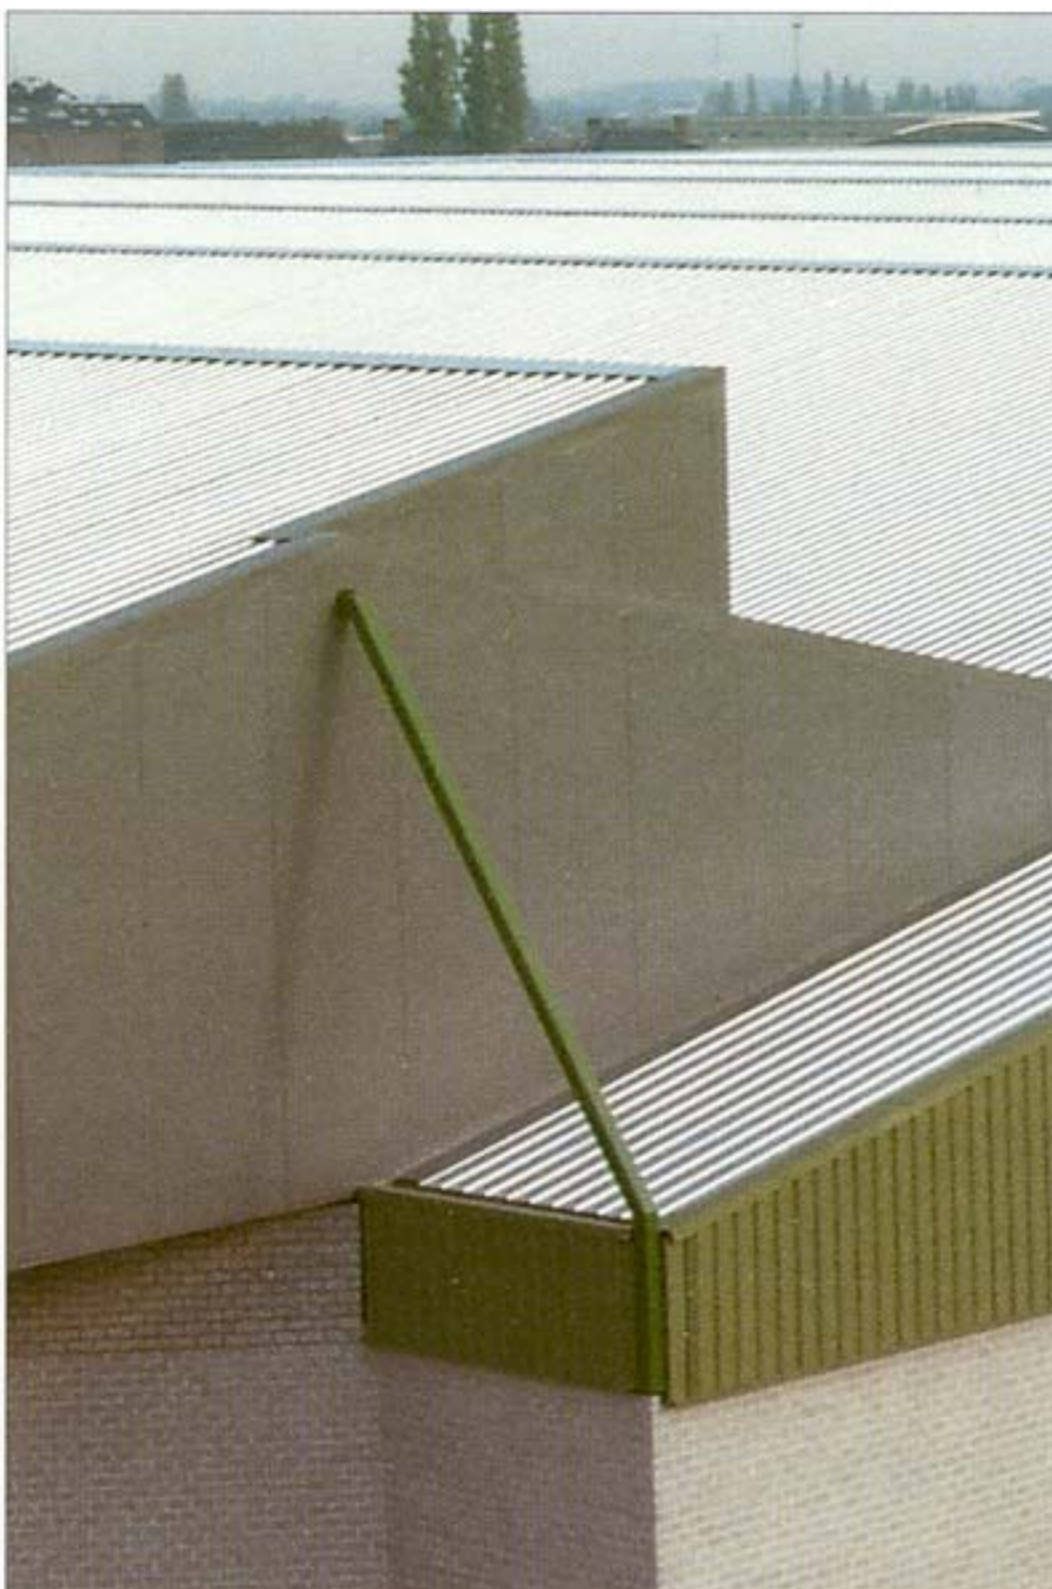

- flat plates 0,5/0,6/0,7/0,88 and 1 mm thick.
- finishing profiles
- swingdoors, sliding doors, lifting doors, windows.
- translucent double-faced panels
- domes
- etc....

COLOUR RANGE

Please consult the ISOCAB colour range with our standard colours.

Other colours or executions depending on the quantity are on request.