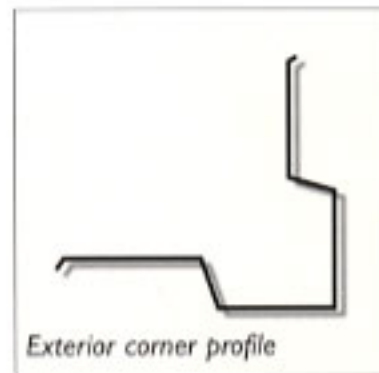

FINISHING PROFILES

FOLDING

Following standard folding which is completely geared to our products, is available in different RAL colours.

Folding can be executed with a maximum length of 6 meters and a maximum thickness of 3 mm.

ADDITIONAL INFORMATION

FLAT SHEETS

Flat sheets are available in the same finishing and thicknesses as the wall- and roofcladding profiles..

TRANSLUCENTS / ROOFLIGHTS

GRP's are available on demand for all roofcladding profiles. Delivery time is approximately 3 weeks.